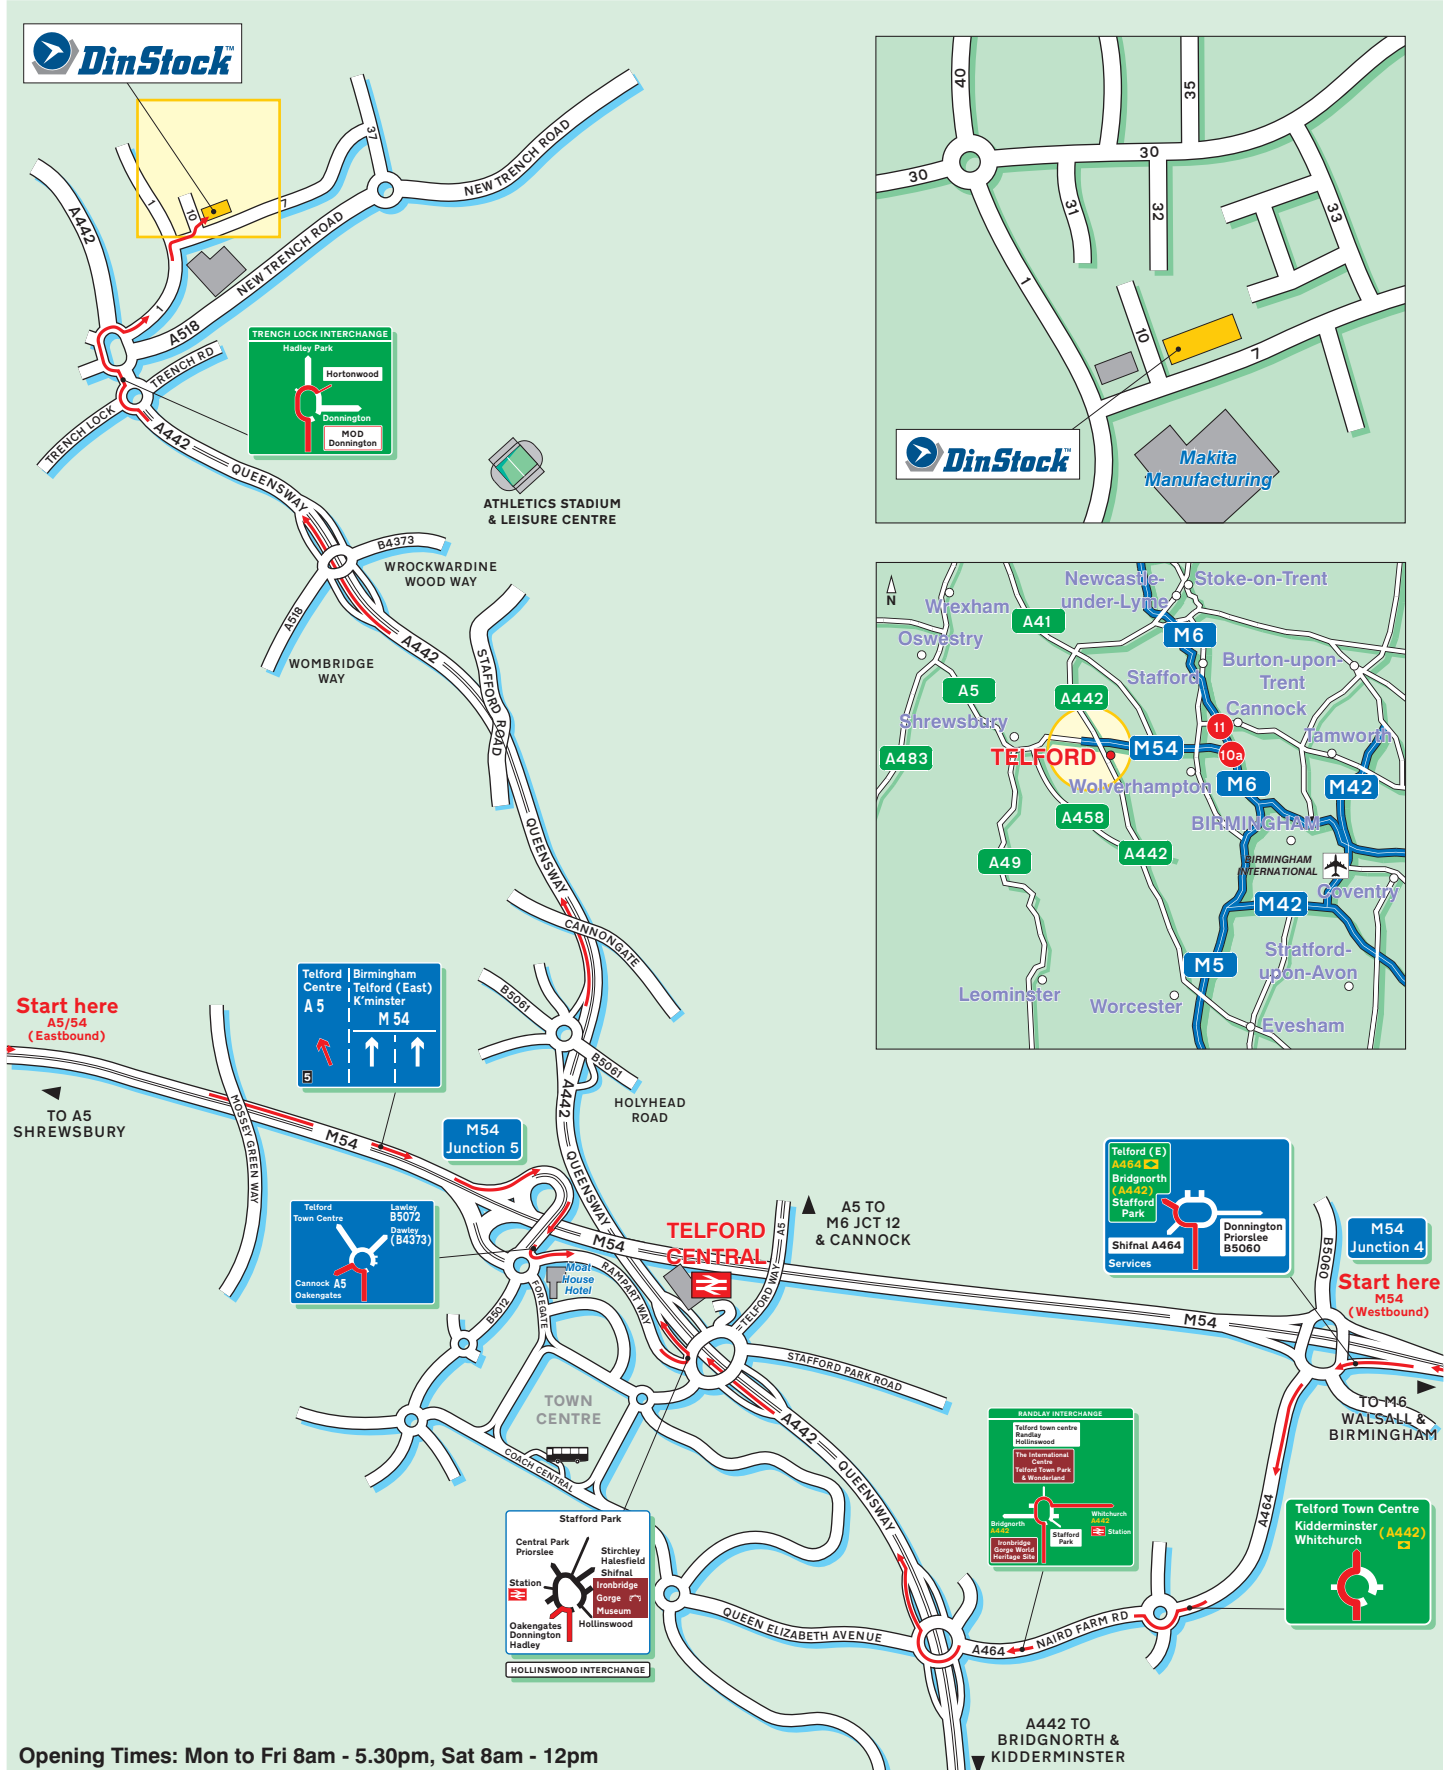

### Public Transport

#### By Rail, Telford Central Station

Nearest mainline station. Approximately 15 minutes by taxi. For information on rail times & operators phone National Rail Enquiries on 08457 484 950.

#### By Air, Birmingham International Airport

Situated at junction 6 of the M42, (see locator map to the below). Journey time approximately 45 minutes drive to Dinstock Ltd.

#### Free Parking

Available to all visitors to our showrooms.

Opening Times: Mon to Fri 8am - 5.30pm, Sat 8am - 12pm